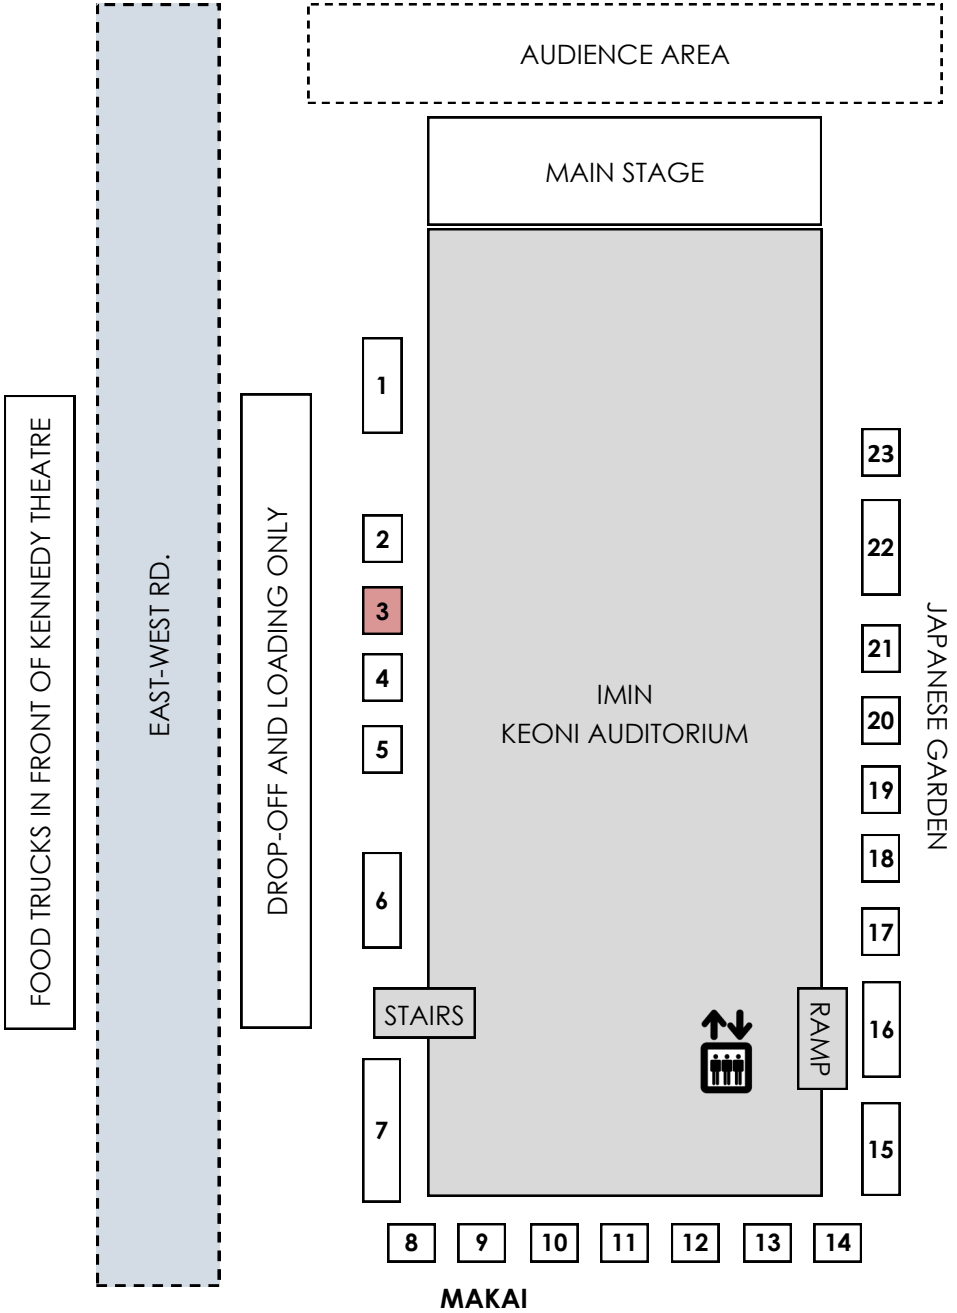

EAST-WEST
CENTER

CULTURAL BOOTHS

BE SURE TO STOP BY THE EAST-WEST FEST INFORMATIONAL BOOTH #3 FOR A KEIKI PASSPORT.

1. AMERICAN INDIAN
2. THE PACIFIC & ASIAN AFFAIRS COUNCIL (PAAC)
3. EAST-WEST CENTER (EWC) AND EAST-WEST FEST INFORMATION
4. EAST-WEST CENTER PARTICIPANTS ASSOCIATION (EWCPA)
5. AFGHANISTAN
6. PAN PACIFIC
7. FRIENDS OF THE EWC
8. JAPAN/OKINAWA
9. JAPAN/SHIZUOKA
10. THAILAND
11. INDIA
12. NEPAL
13. NORTH AMERICAN NATIVE
14. KYRGYZSTAN
15. ASEAN/TIMOR-LESTE
16. TAIWAN
17. BANGLADESH
18. MYANMAR
19. CHINA
20. GUAM
21. VIETNAM
22. IRAN
23. WEAREWORTHY

WORKSHOPS

ALL WORKSHOPS WILL BE HELD IN THE KOI ROOM ON THE GARDEN LEVEL OF IMIN.

- 3:00PM - 3:30PM TEKNIKLINGZ (A BLEND OF FILIPINX DANCE AND HIPHOP)
- 3:45PM - 4:15PM BOLLYWOOD DANCE
- 4:30PM - 5:30PM STORYTELLING

FOOD TRUCKS

FOOD TRUCKS ARE LOCATED IN FRONT OF KENNEDY THEATRE. PLEASE USE CAUTION WHEN CROSSING EAST-WEST RD.

- DA SPOT
- CHAMORRO GRINDZ
- GOVINDA
- JUST-ICE

MAUKA

- RESTROOMS ARE LOCATED ON THE GARDEN LEVEL OF IMIN.
- PRIVATE ROOMS ARE AVAILABLE FOR NURSING MOTHERS. FOR MORE INFORMATION, PLEASE SEE EAST-WEST FEST INFORMATIONAL BOOTH #3.
- BASIC FIRST AID IS PROVIDED AT EAST-WEST FEST INFORMATIONAL BOOTH #3.