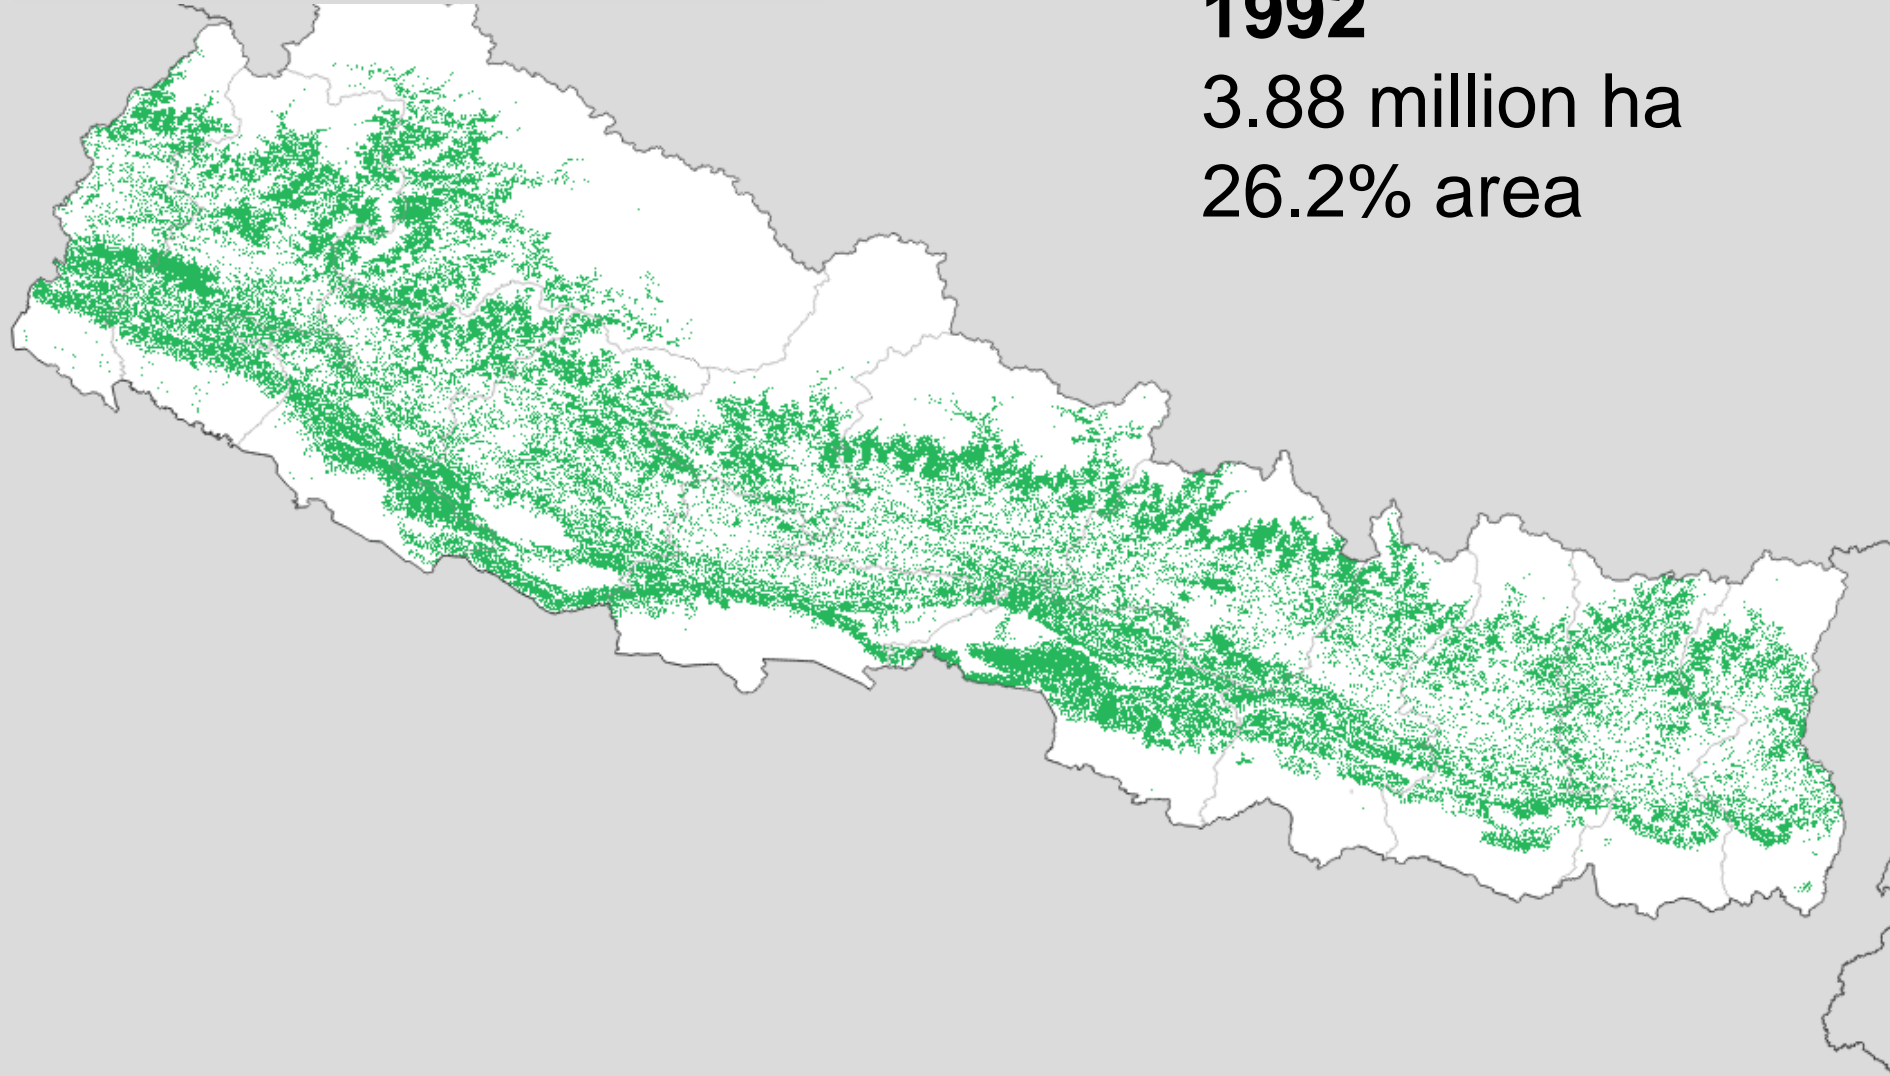

# Results: Tree cover maps 1992 to 2016

4. Annual tree cover maps from 1992 - 2016

**1992**

3.88 million ha

26.2% area

**1996**

4.57 million ha

30.9% area

**2000**

5.10 million ha

34.5% area

**2004**

5.51 million ha

37.3% area

**2008**

5.86 million ha

39.6% area

**2012**

6.22 million ha

42.1% area

**2016**

6.63 million ha

44.9% area