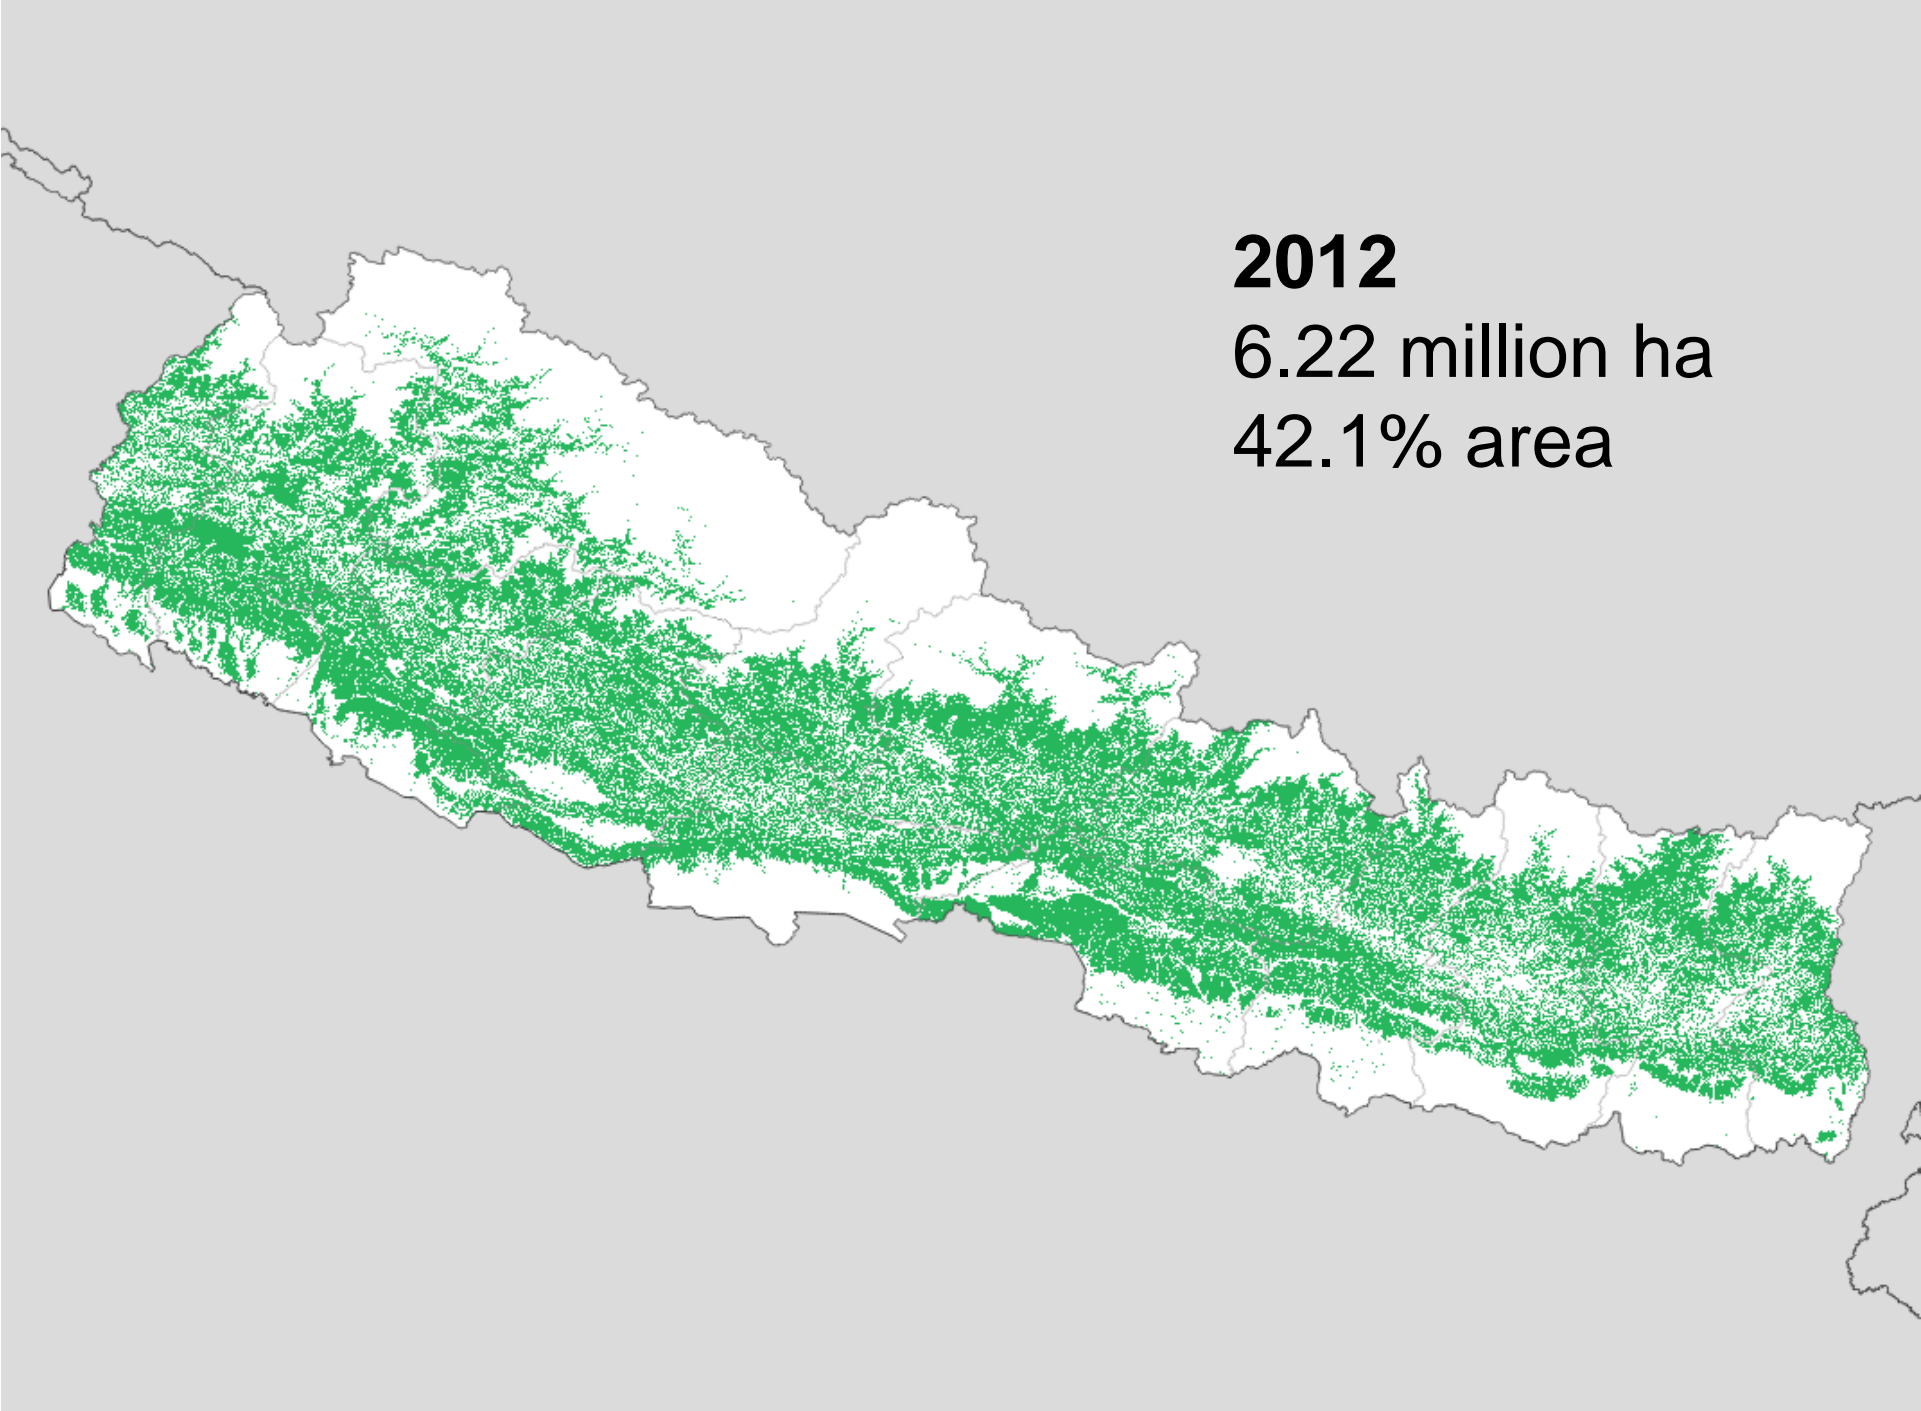

# Results: Tree cover maps 1992 to 2016

4. Annual tree cover maps from 1992 - 2016

**1992**

3.88 million ha

26.2% area

**1996**

4.57 million ha

30.9% area

**2000**

5.10 million ha

34.5% area

**2004**

5.51 million ha

37.3% area

**2008**

5.86 million ha

39.6% area

**2012**

6.22 million ha

42.1% area

**2016**

6.63 million ha

44.9% area