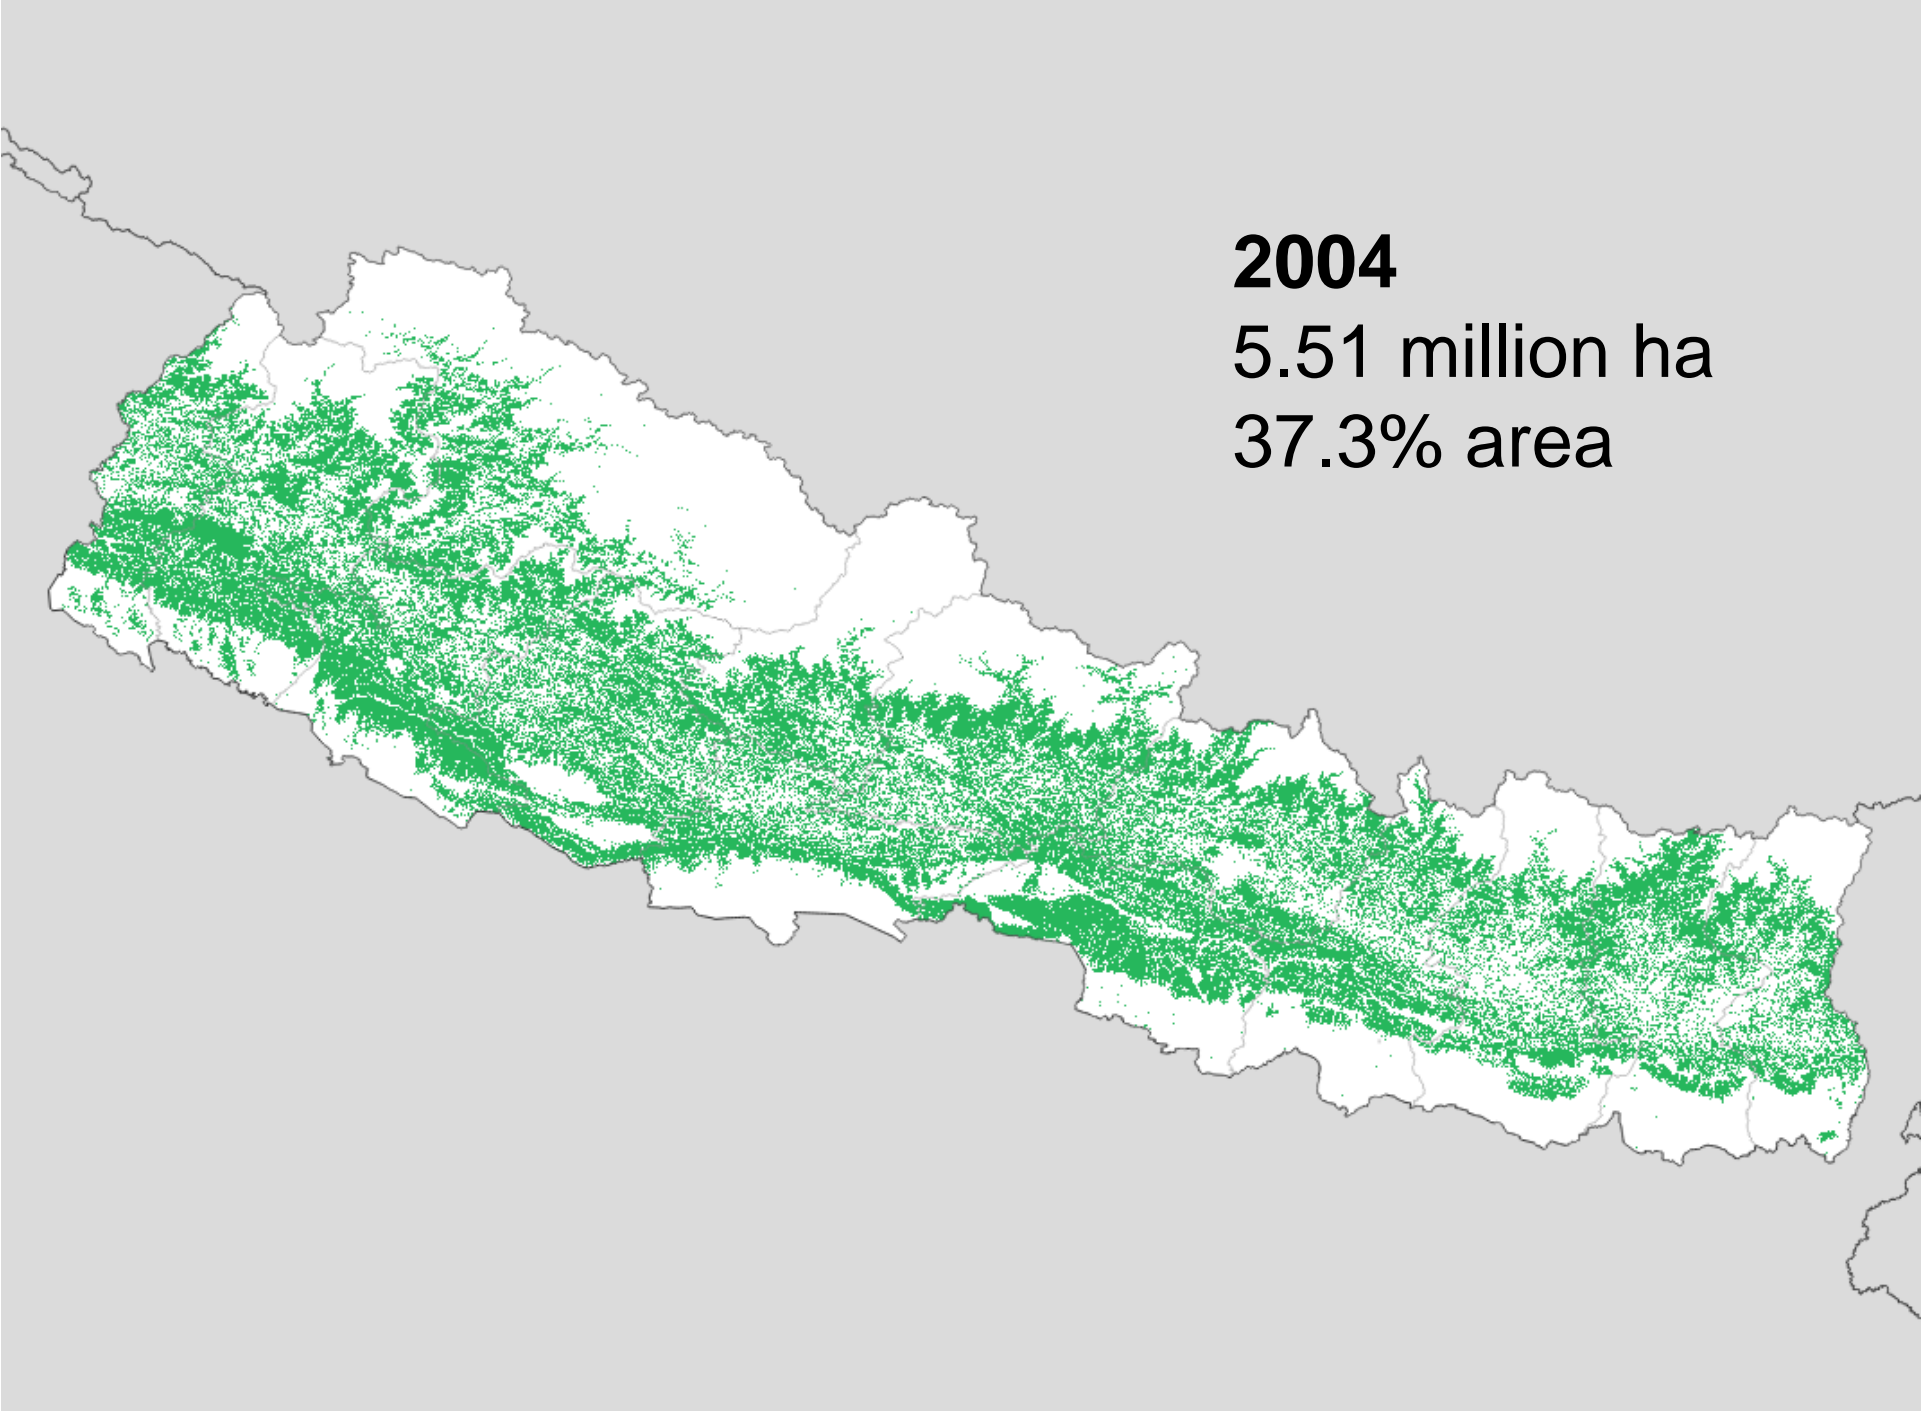

# Results: Tree cover maps 1992 to 2016

4. Annual tree cover maps from 1992 - 2016

**1992**

3.88 million ha

26.2% area

**1996**

4.57 million ha

30.9% area

**2000**

5.10 million ha

34.5% area

**2004**

5.51 million ha

37.3% area

**2008**

5.86 million ha

39.6% area

**2012**

6.22 million ha

42.1% area

**2016**

6.63 million ha

44.9% area