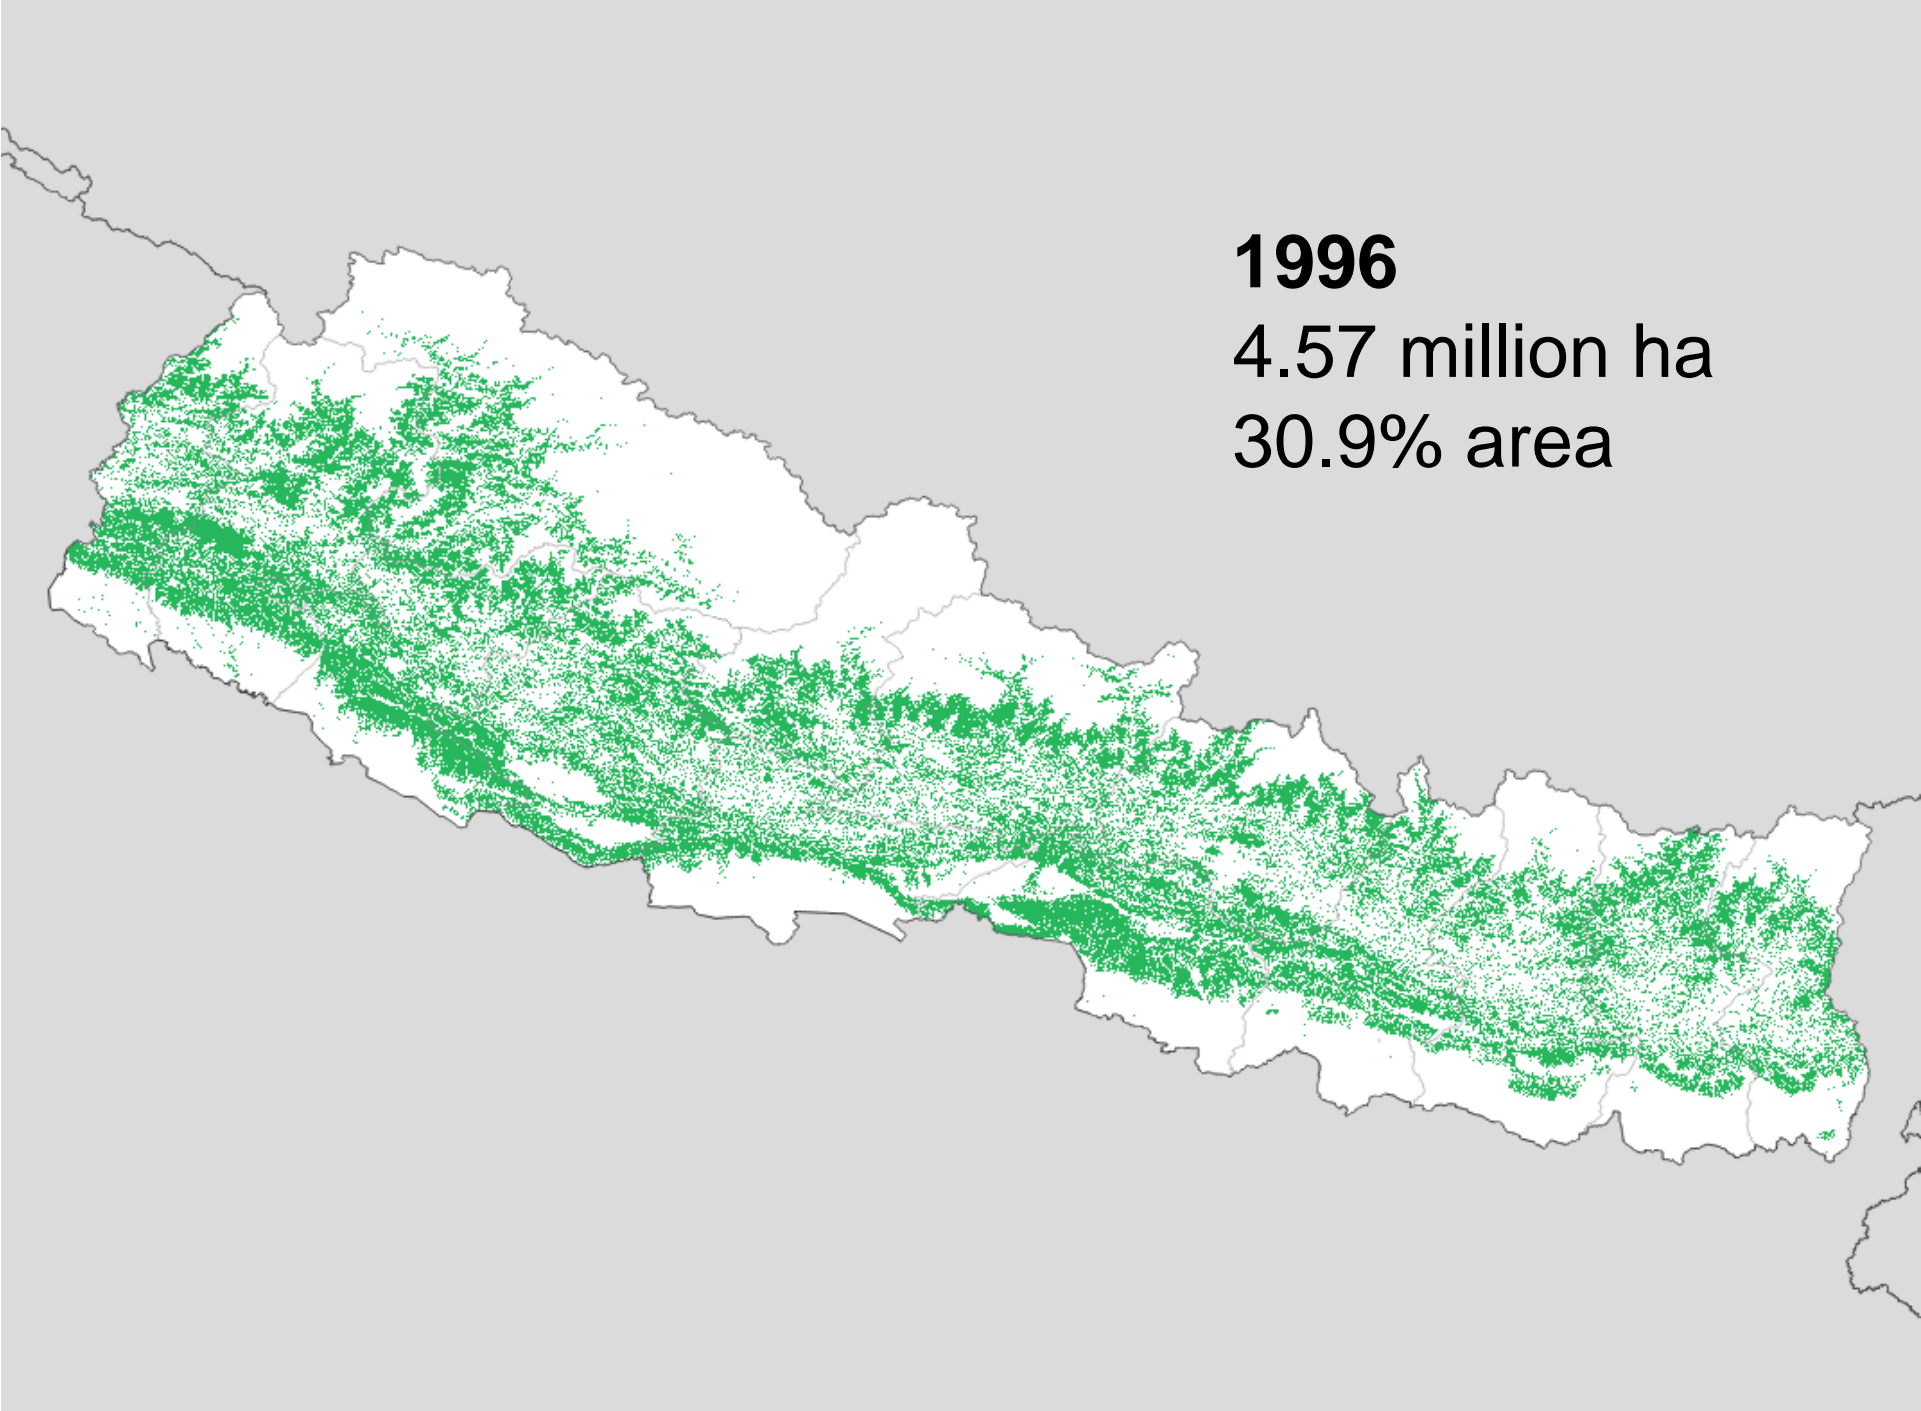

# Results: Tree cover maps 1992 to 2016

4. Annual tree cover maps from 1992 - 2016

**1992**

3.88 million ha

26.2% area

**1996**

4.57 million ha

30.9% area

**2000**

5.10 million ha

34.5% area

**2004**

5.51 million ha

37.3% area

**2008**

5.86 million ha

39.6% area

**2012**

6.22 million ha

42.1% area

**2016**

6.63 million ha

44.9% area