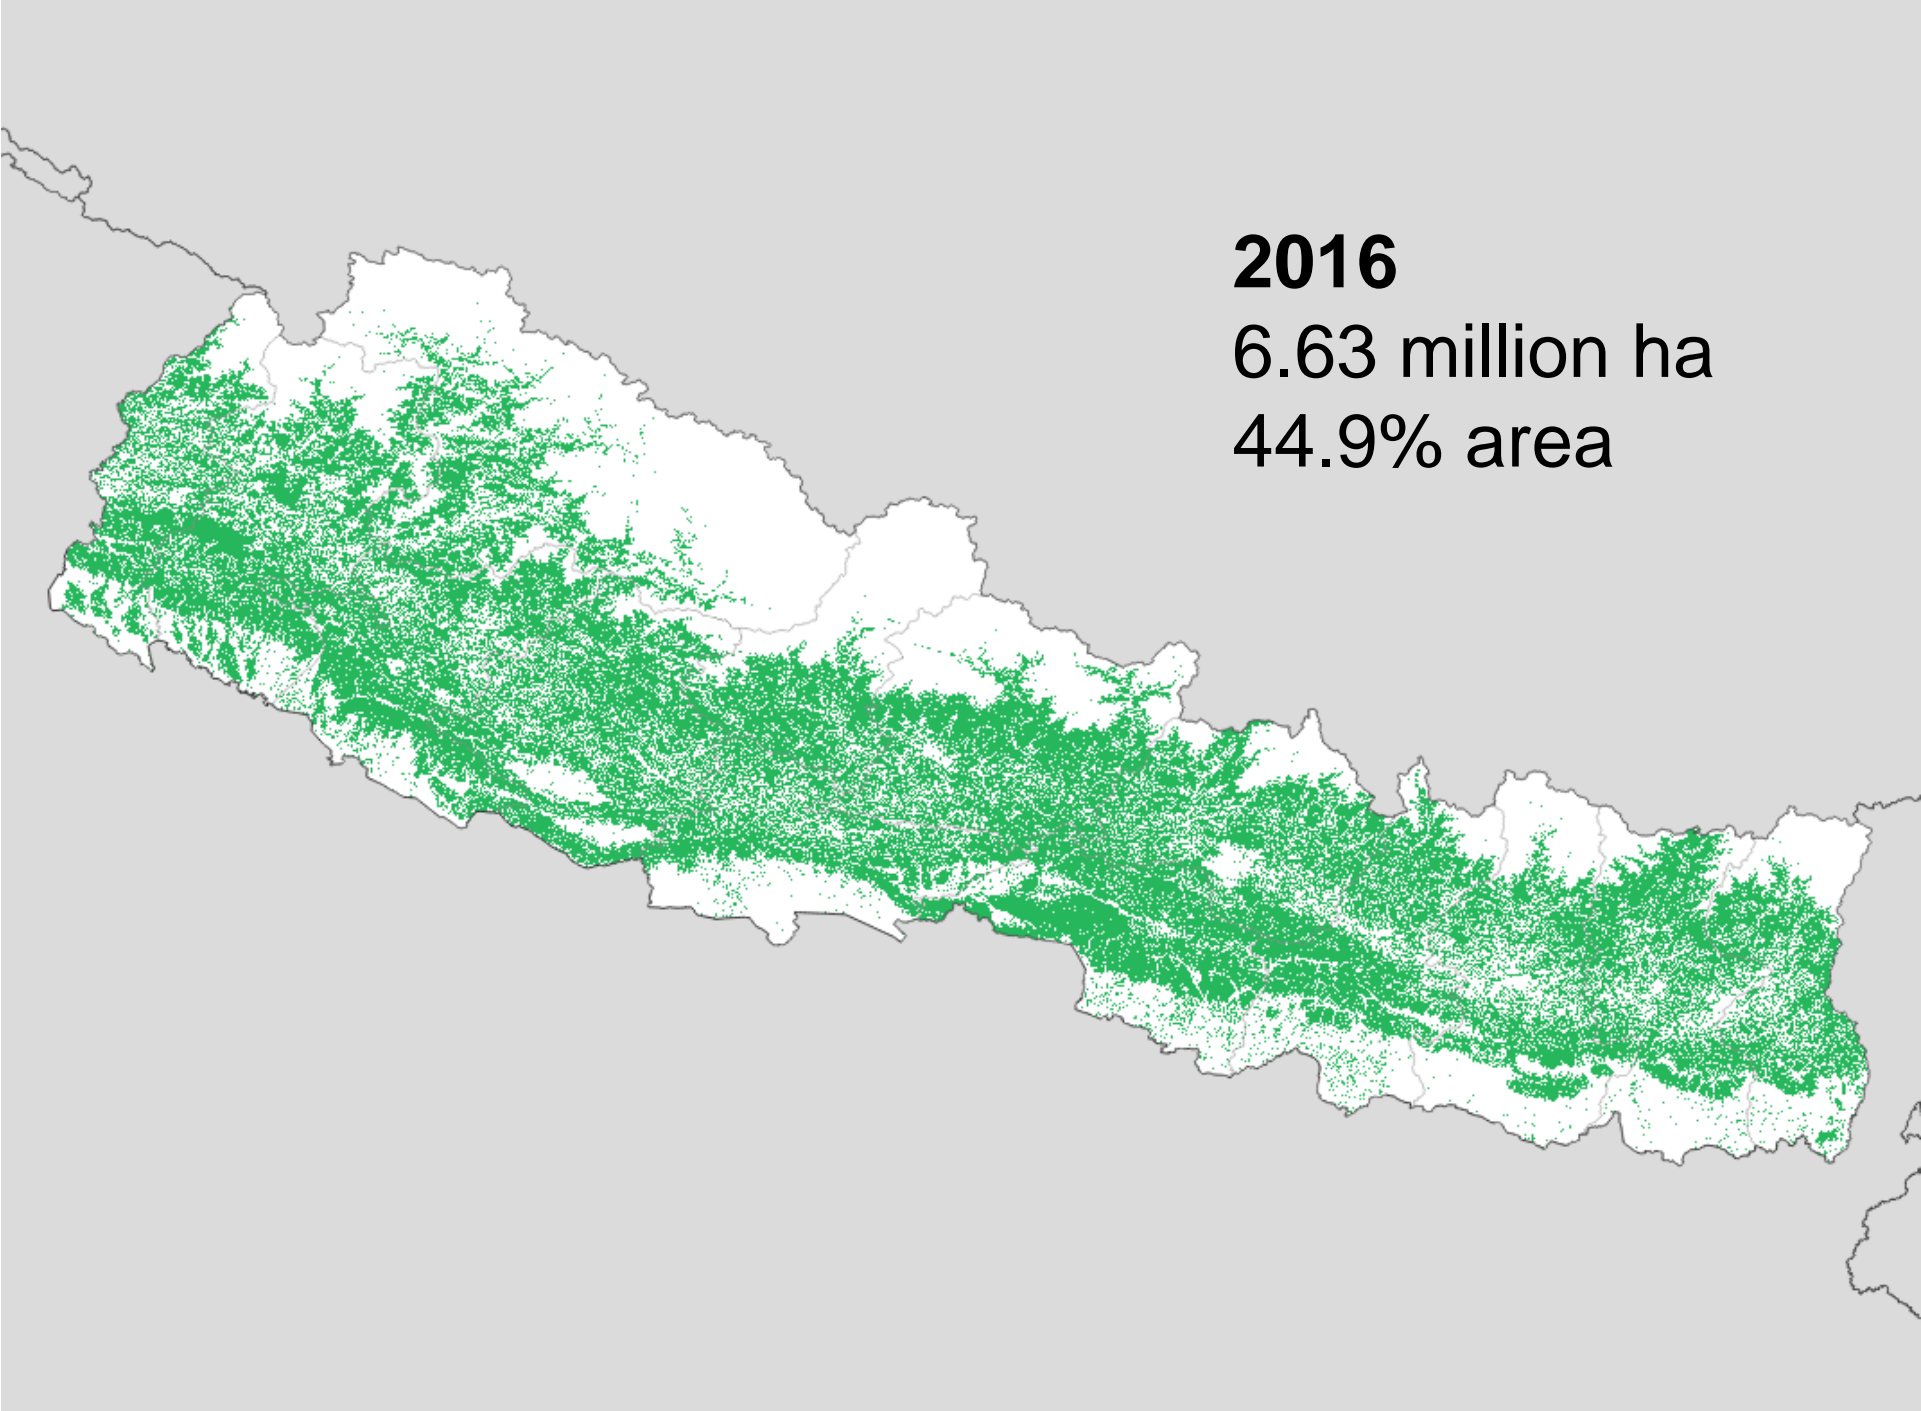

# Results: Tree cover maps 1992 to 2016

4. Annual tree cover maps from 1992 - 2016

**1992**

3.88 million ha

26.2% area

**1996**

4.57 million ha

30.9% area

**2000**

5.10 million ha

34.5% area

**2004**

5.51 million ha

37.3% area

**2008**

5.86 million ha

39.6% area

**2012**

6.22 million ha

42.1% area

**2016**

6.63 million ha

44.9% area