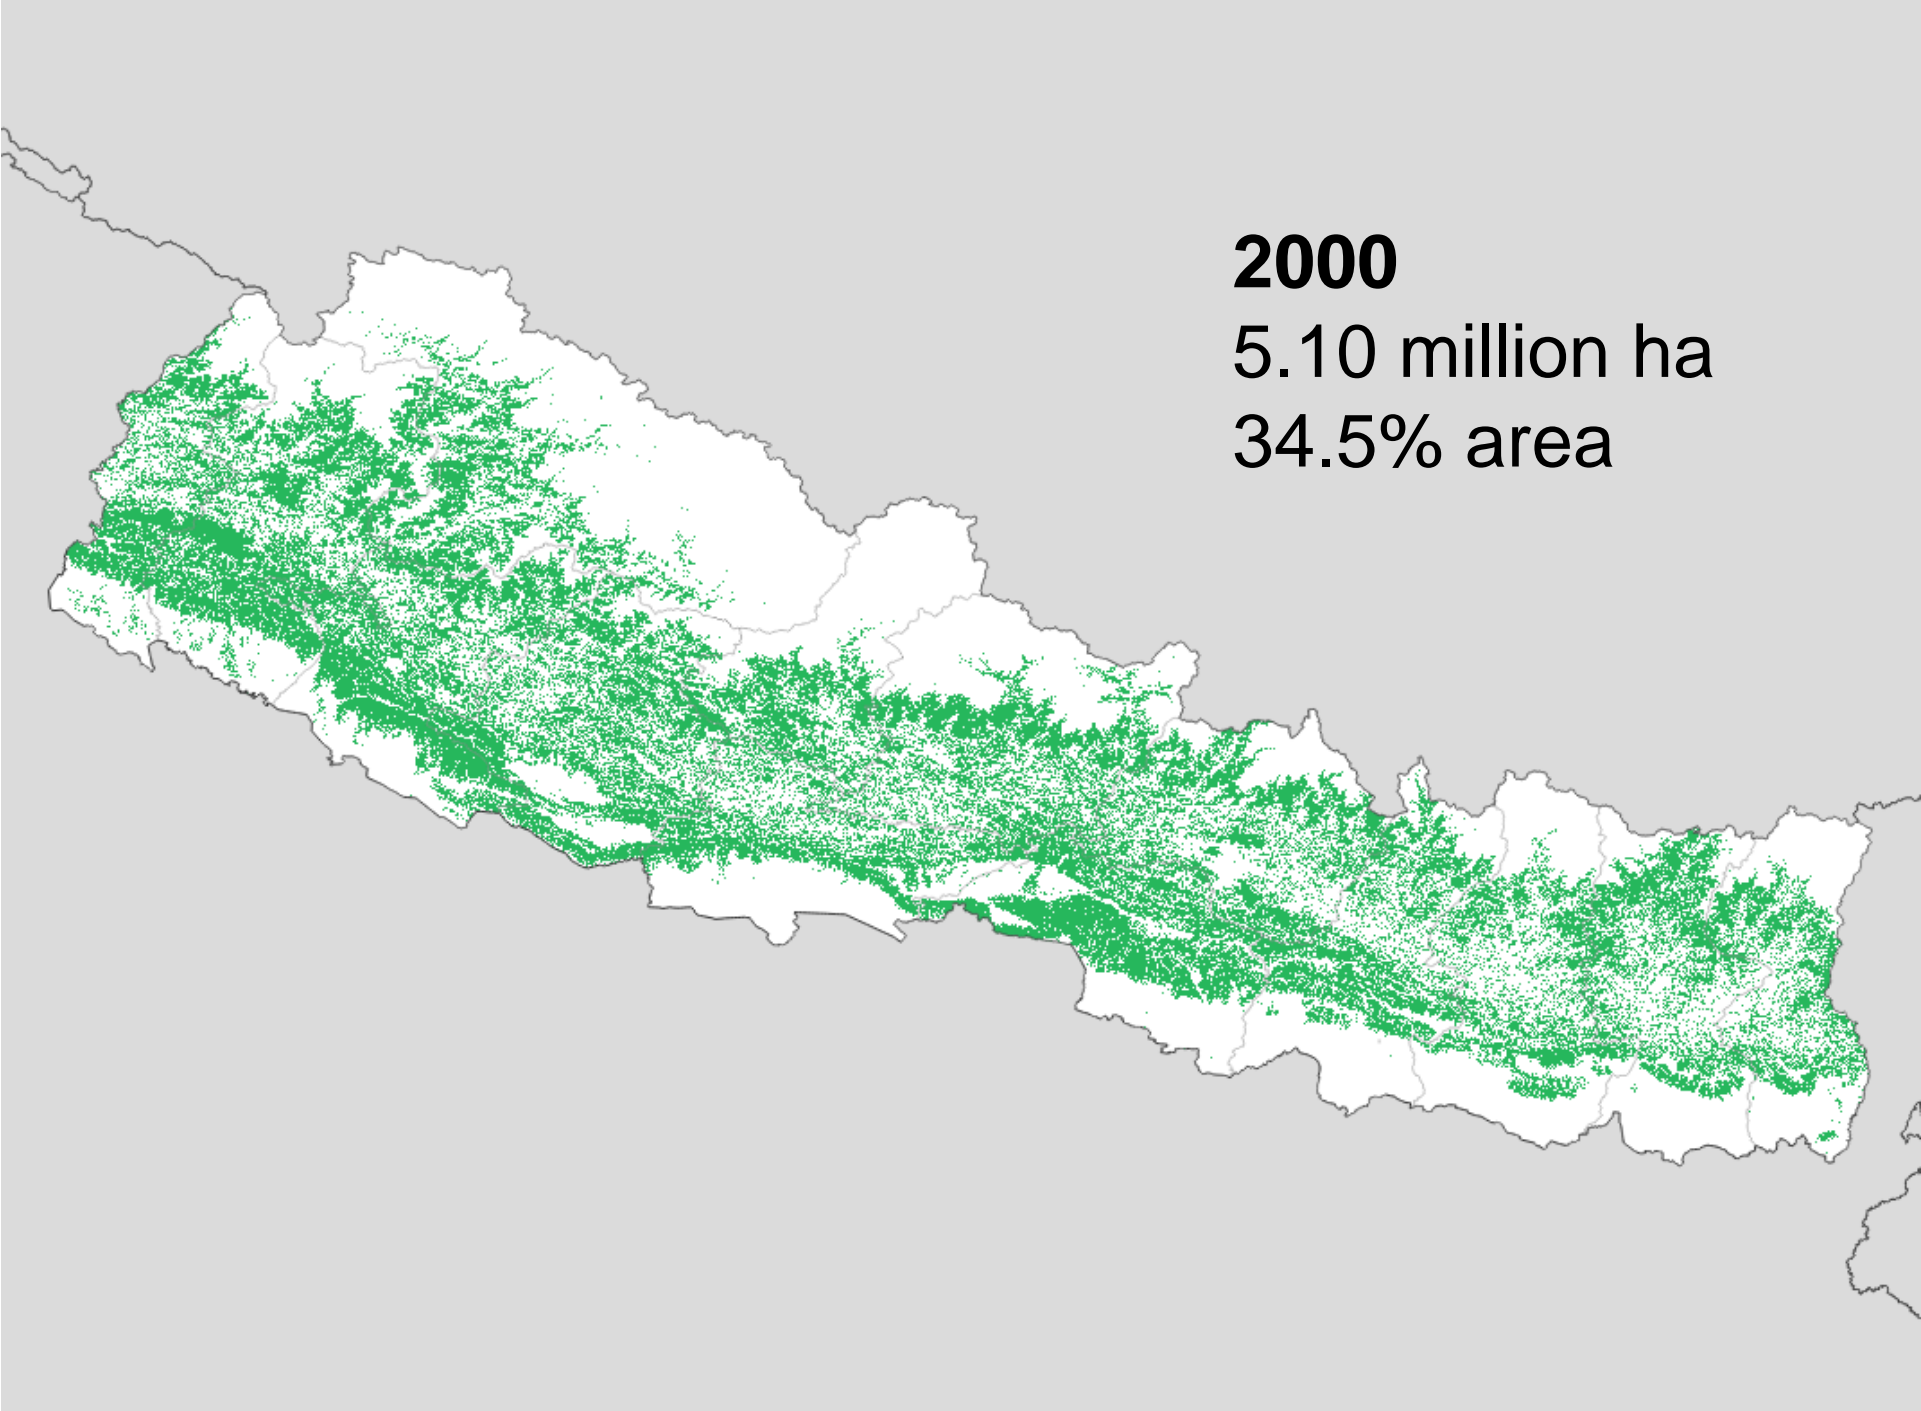

# Results: Tree cover maps 1992 to 2016

4. Annual tree cover maps from 1992 - 2016

**1992**

3.88 million ha

26.2% area

**1996**

4.57 million ha

30.9% area

**2000**

5.10 million ha

34.5% area

**2004**

5.51 million ha

37.3% area

**2008**

5.86 million ha

39.6% area

**2012**

6.22 million ha

42.1% area

**2016**

6.63 million ha

44.9% area