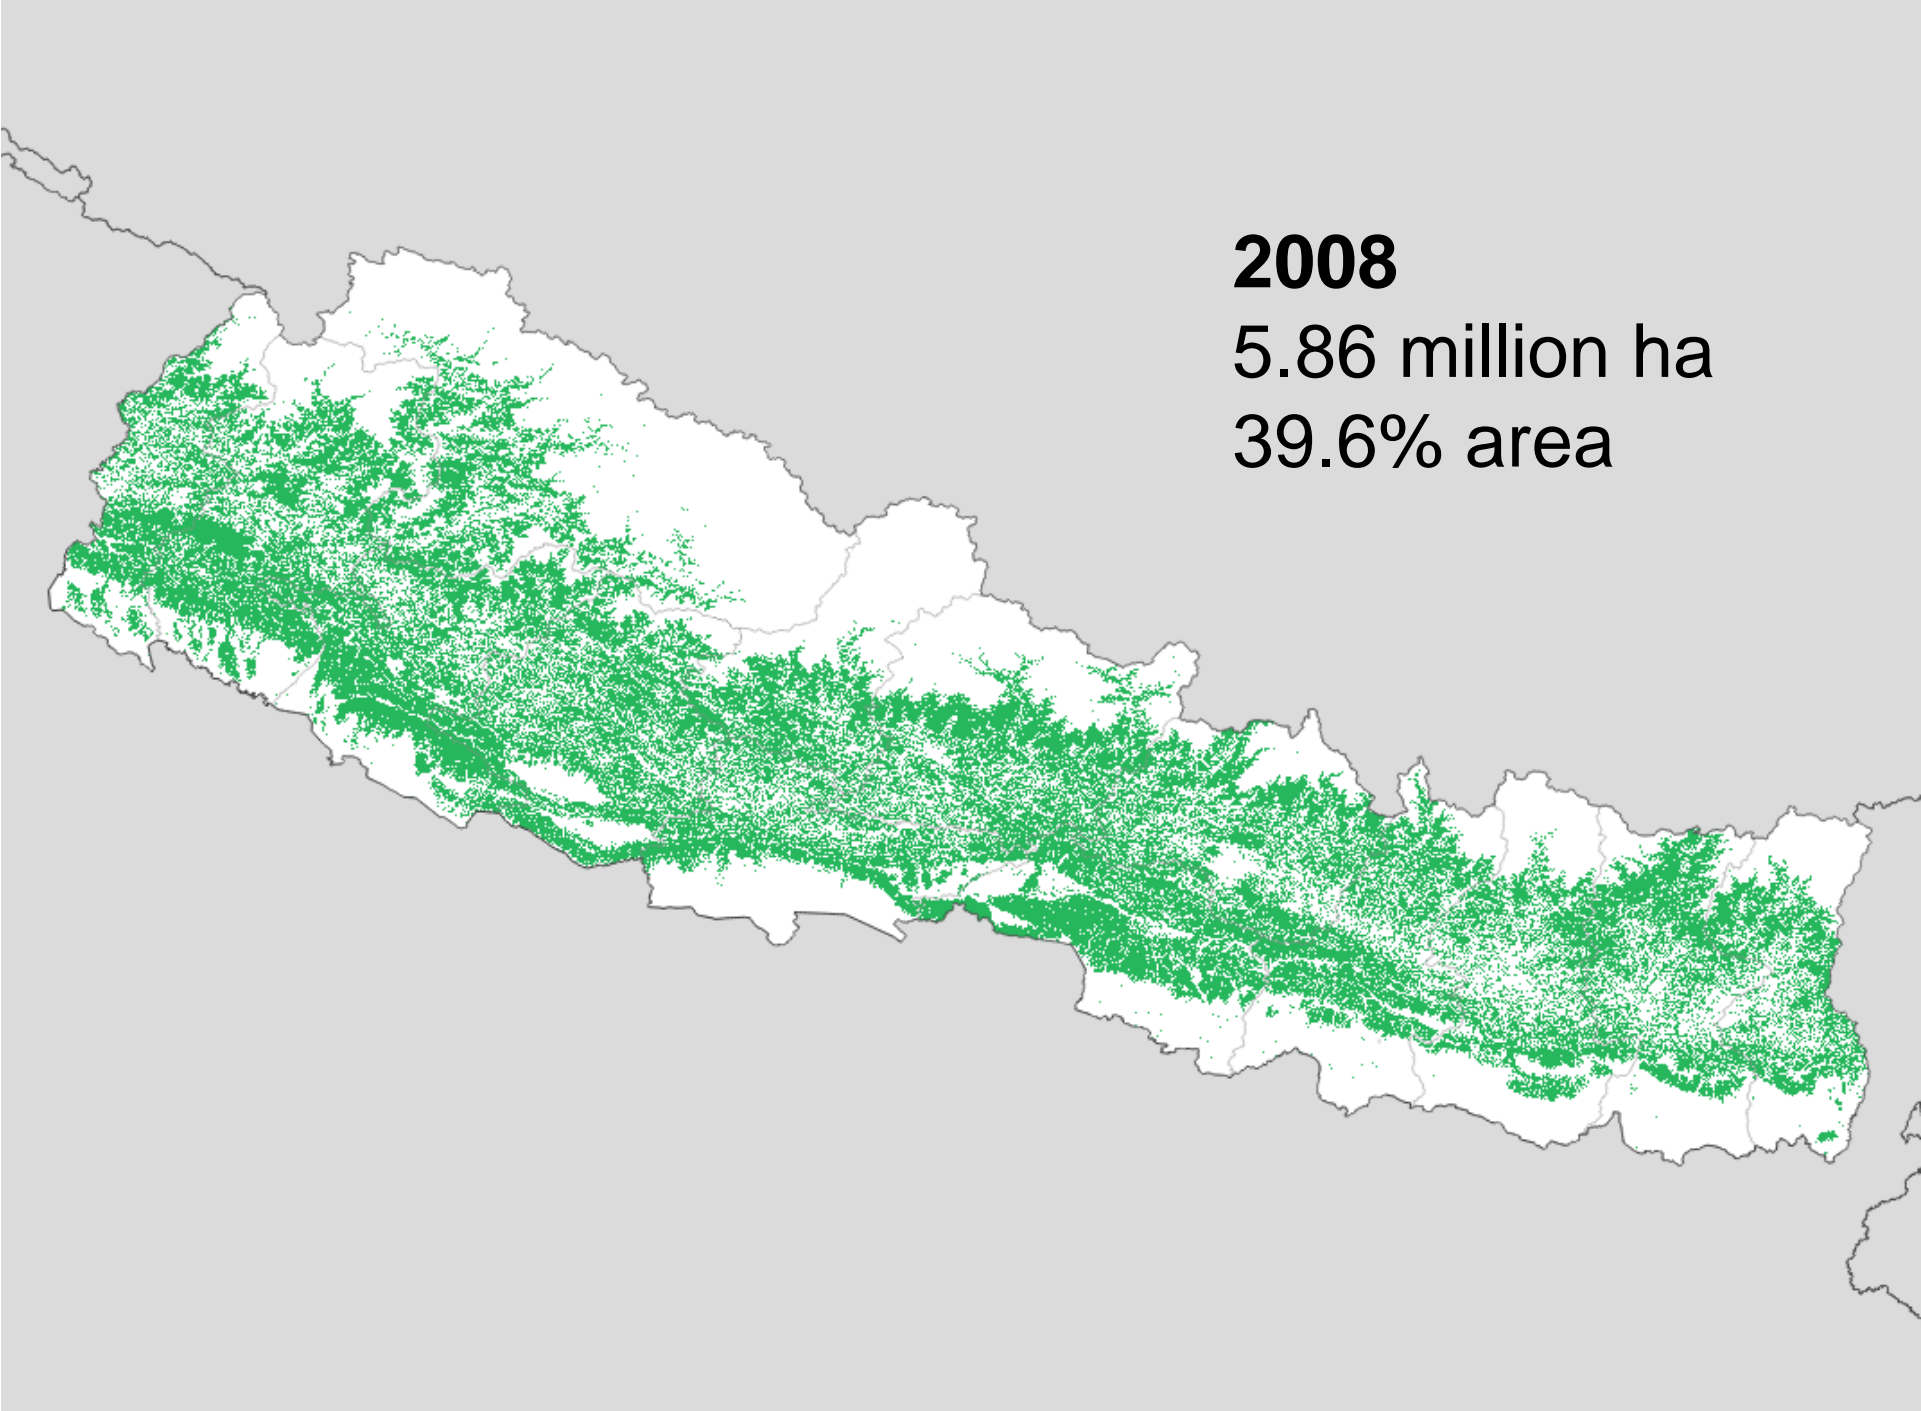

# Results: Tree cover maps 1992 to 2016

4. Annual tree cover maps from 1992 - 2016

**1992**

3.88 million ha

26.2% area

**1996**

4.57 million ha

30.9% area

**2000**

5.10 million ha

34.5% area

**2004**

5.51 million ha

37.3% area

**2008**

5.86 million ha

39.6% area

**2012**

6.22 million ha

42.1% area

**2016**

6.63 million ha

44.9% area